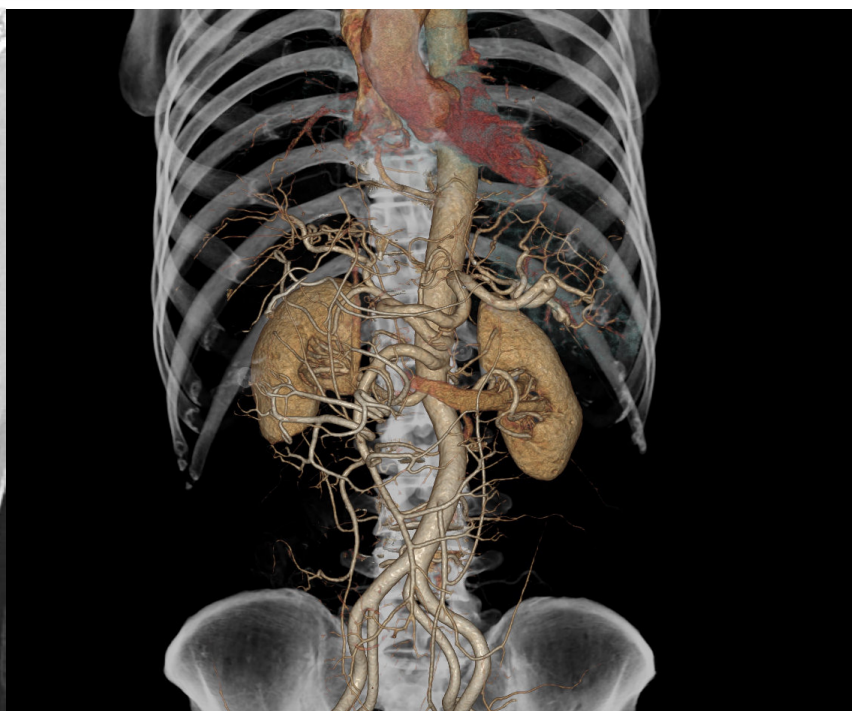

SOUTH CAROLINA
800-722-1991

TECHNOLOGIES

The Z-Detector, designed with a fully integrated architecture and powered by through-silicon via (TSV) technology, shortens the signal transmission path from cm-level to μm -level. The outstanding denoising performance substantially improves the signal-to-noise ratio (SNR) and significantly enhances the capability to capture fine details within images.

KARL 3D Iterative Denoising Technique

KARL 3D employs a generalized gradient descent iterative de-noising technique in both the projection and image spaces. It achieves excellent image quality at low dose levels.

16 cm coverage, 640-slice Z-detector

0.25 Second Rotation Speed

100 kW Power

82 cm Bore with $\pm 30^\circ$ Gantry Tilt

440 mm/s Table Speed

0.5 mm Detector Elements

30 MHU Heat Capacity

60 kVp, 70 kVp, 80 kVp,
100 kVp, 120 kVp, 140 kVp

700 lbs. Table Load Capacity

uAI-empowered Workflow

**UNITED
IMAGING**

**ATTAINABLE INTELLIGENCE.
SIMPLY MASTERFUL.** radonmedicalimaging.com