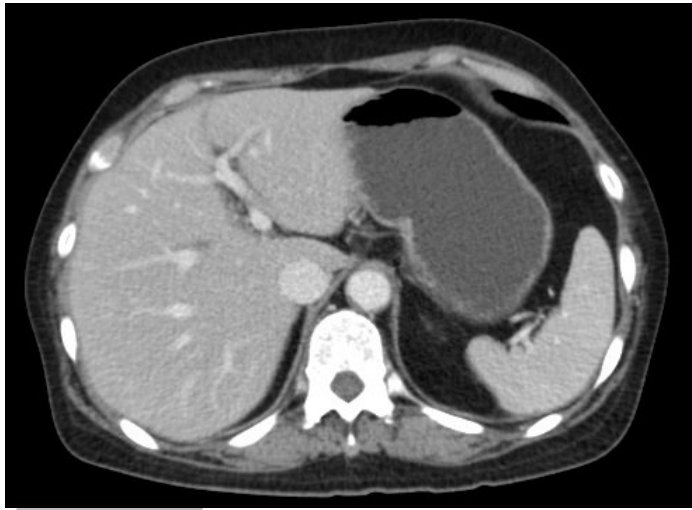

SOUTH CAROLINA
800-722-1991

TECHNOLOGIES

The Z-Detector, designed with a fully integrated architecture and powered by through-silicon via (TSV) technology, shortens the signal transmission path from cm-level to μm -level. The outstanding denoising performance substantially improves the signal-to-noise ratio (SNR) and significantly enhances the capability to capture fine details within images.

DEDICATION TO FINE CRAFTSMANSHIP AND QUALITY

United Imaging has a remarkable dedication to craftsmanship and quality. From every detail inside the scanner to the finished product, the uCT Atlas exudes fine craftsmanship and quality, which is evident in the stunning clinical images produced by the system.

LOW-DOSE SCAN EXPERIENCE

uDose Intelligent Tube Current Modulation

The tube current is automatically adjusted to accommodate different anatomy and positions to avoid unnecessary radiation caused by overexposure.

KARL 3D Iterative Denoising Technique

KARL 3D employs a generalized gradient descent iterative de-noising technique in both the projection and image spaces. It achieves excellent image quality at low dose levels.