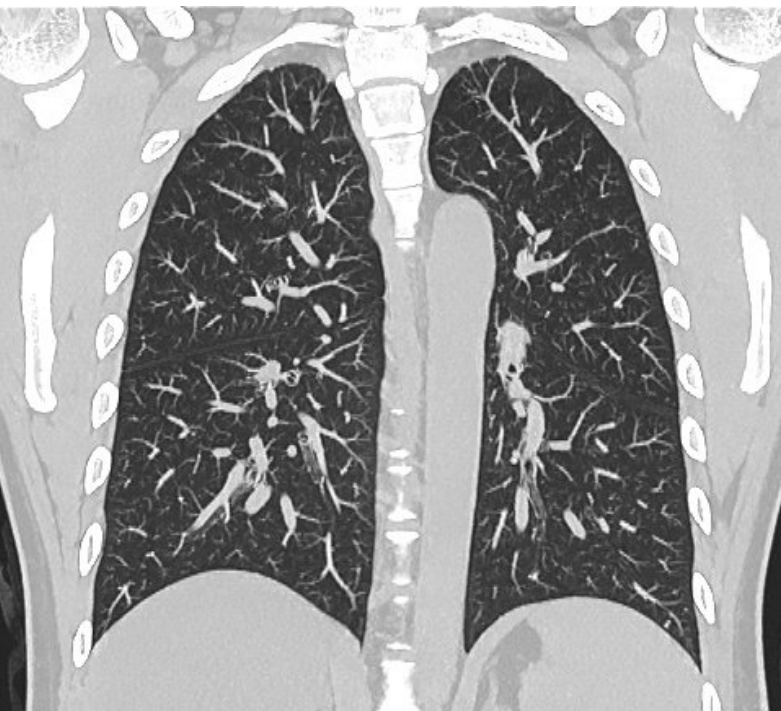

SOUTH CAROLINA
800-722-1991

TECHNOLOGIES

The Z-Detector, designed with a fully integrated architecture and powered by through-silicon via (TSV) technology, shortens the signal transmission path from cm-level to μm -level. The outstanding denoising performance substantially improves the signal-to-noise ratio (SNR) and significantly enhances the capability to capture fine details within images.

KARL 3D Iterative Denoising Technique

KARL 3D employs a generalized gradient descent iterative de-noising technique in both the projection and image spaces. It achieves excellent image quality at low dose levels.

16 cm coverage, 640-slice Z-detector

0.25 Second Rotation Speed

100 kW Power

82 cm Bore with $\pm 30^\circ$ Gantry Tilt

440 mm/s Table Speed

0.5 mm Detector Elements

30 MHU Heat Capacity

60 kVp, 70 kVp, 80 kVp,
100 kVp, 120 kVp, 140 kVp

700 lbs. Table Load Capacity

uAI-empowered Workflow

**UNITED
IMAGING**

**ATTAINABLE INTELLIGENCE.
SIMPLY MASTERFUL.** radonmedicalimaging.com