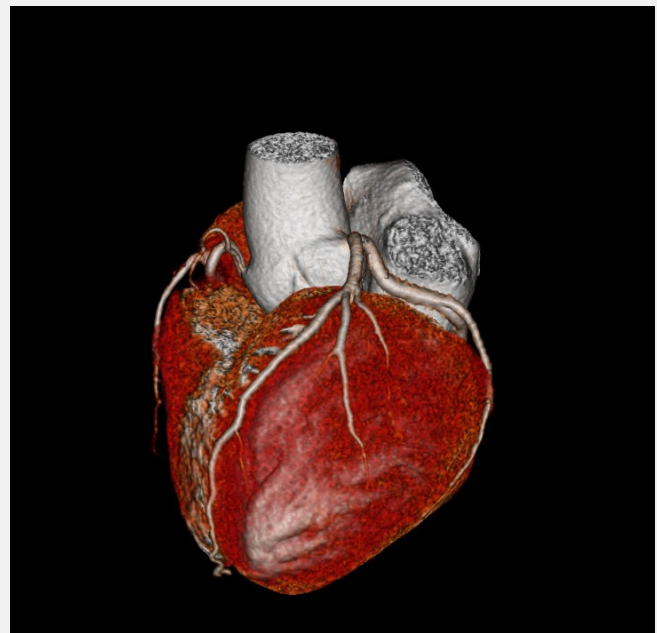

SOUTH CAROLINA
800-722-1991

TECHNOLOGIES

The Z-Detector, designed with a fully integrated architecture and powered by through-silicon via (TSV) technology, shortens the signal transmission path from cm-level to μm -level. The outstanding denoising performance substantially improves the signal-to-noise ratio (SNR) and significantly enhances the capability to capture fine details within images.

MOTION-FREEZE CARDIAC IMAGING

The Multi-Phase Cardiac Imaging Technique catches every heartbeat in order to provide accurate cardiac imaging.

The integrated Vital Signal Module provides accurate and real-time acquisition of the ECG signal, as well as automated detection of arrhythmia and abnormality.

DEDICATION TO FINE CRAFTSMANSHIP AND QUALITY

United Imaging has a remarkable dedication to craftsmanship and quality. From every detail inside the scanner to the finished product, the uCT Atlas exudes fine craftsmanship and quality, which is evident in the stunning clinical images produced by the system.

LOW-DOSE SCAN EXPERIENCE

uDose Intelligent Tube Current Modulation

The tube current is automatically adjusted to accommodate different anatomy and positions to avoid unnecessary radiation caused by overexposure.