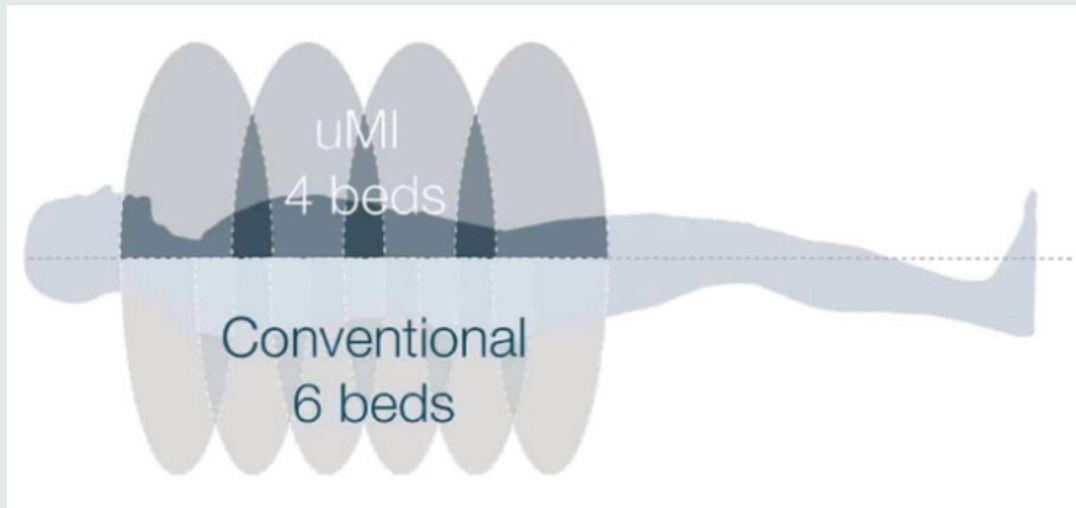

## HIGH RESOLUTION DIGITAL PET

- uEXPLORER PET technology inside
- 2.9 mm NEMA resolution
- 2.76 mm lutetium-yttrium oxyorthosilicate (LYSO) crystals

## 24 CM AXIAL FIELD OF VIEW (FOV)

Acquires a whole-body scan in 4 beds within 8 minutes\*  
High-speed scanning increases patient throughput  
High system sensitivity boosts data acquisition and enables low dose PET scans