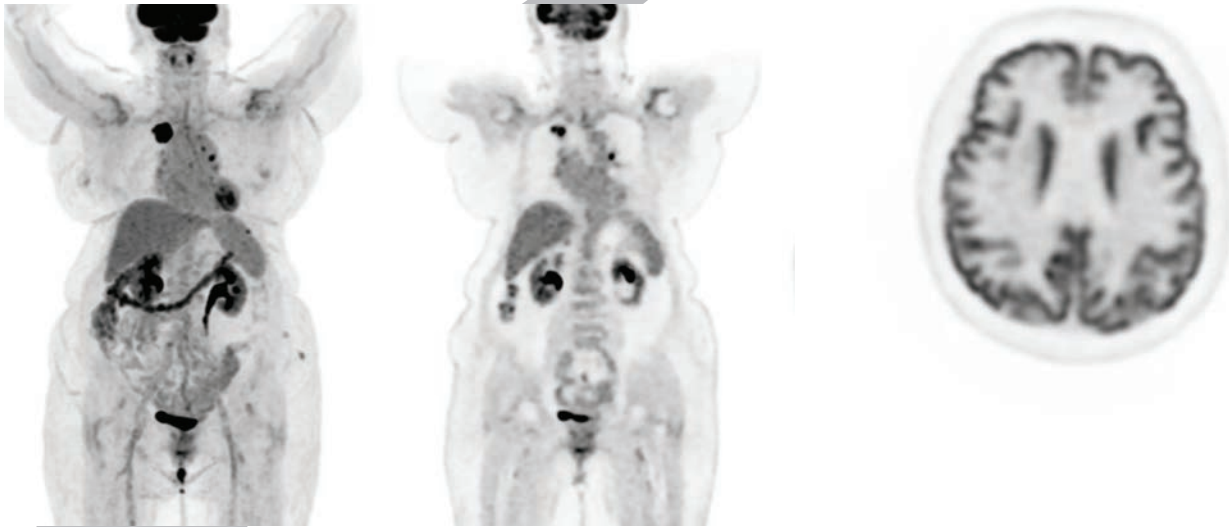

CLARITY FOR IMAGING - FULL FIELD OF VIEW RESOLUTION

Clarity

2.9 mm ultra-high NEMA PET resolution improves quantitative accuracy and small lesion detection

Sensitivity

9 cps/kBq high system sensitivity boosts data acquisition and enables low-dose PET scans

Speed

24 cm Axial FOV for faster patient scanning